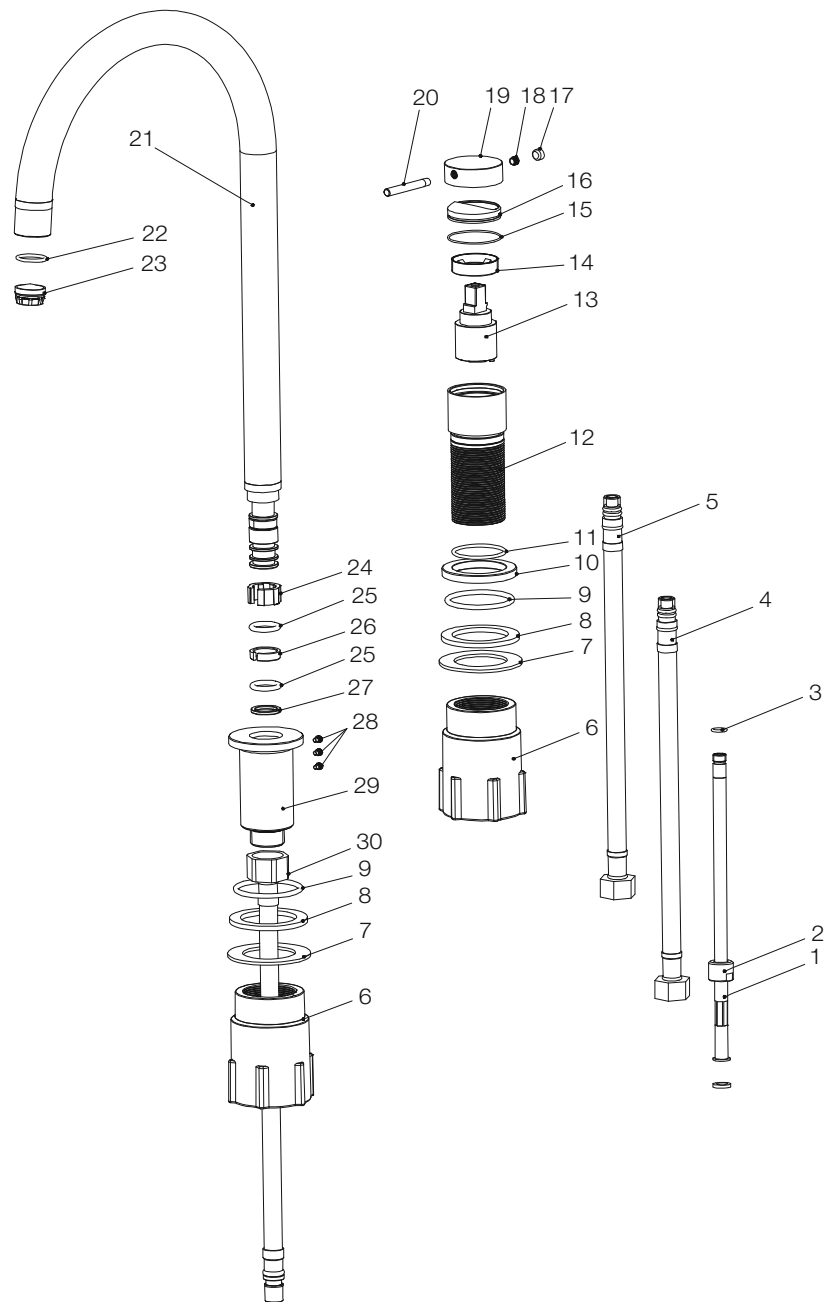

1. Extension pipe
2. Connector
3. o-ring
4. Flexible hose
5. Flexible hose
6. Lock nut
7. Washer
8. Flat washer
9. o-ring
10. Base
11. o-ring
12. Body
13. Cartridge
14. Valve cover
15. o-ring
16. Cover cup
17. Rubber
18. Hex screw
19. Handle base
20. Handle bar
21. Spout
22. o-ring
23. Aerator
24. C ring
25. o-ring
26. C ring
27. Chafing ring
28. Screw
29. Component for spout
30. Connecting hose

Steel Harmonized K2 Sand

Art no: 30141 RSK: 8312070

Primy
Stainless Steel
Kitchen & Bathroom

Scandtap AB, Olofsdalsvägen 21, 302 41 Halmstad, Sweden
info@scandtap.com, www.scandtap.com